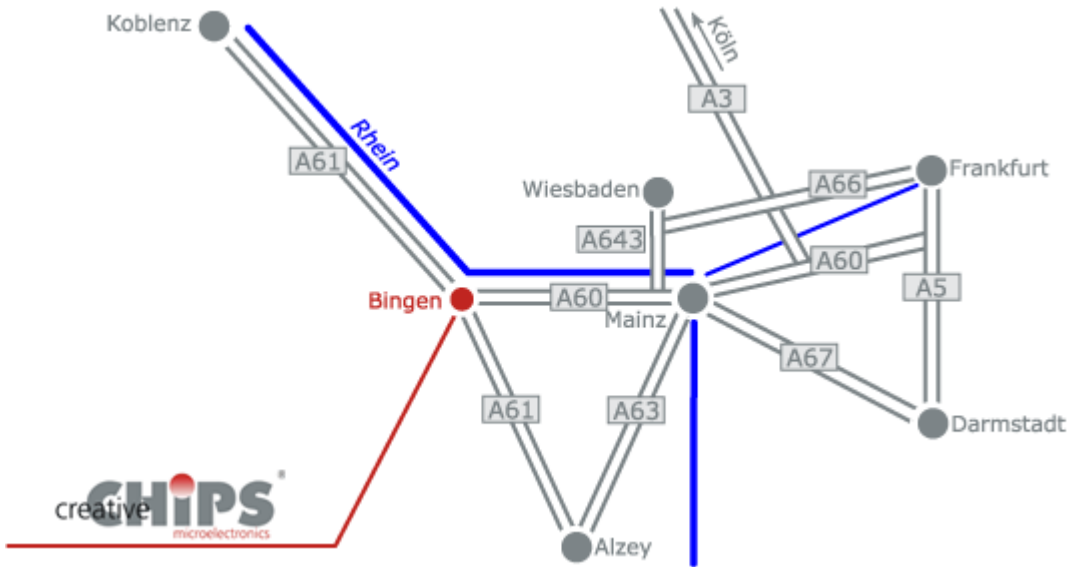

Creative CHIPS GmbH is located 60 km in the west of Frankfurt, near the autobahn A60 and A61 (Autobahndreieck Nahetal).

By car

Autobahn A60 from Frankfurt direction Bingen/Koblenz:
 Autobahn A61/A60 from Koblenz / Ludwigshafen direction Frankfurt

Exit Bingen-Ost,

direction industrial area/ferry Rüdesheim,
 straight on over roundabout under the bridge and
 over the first traffic lights,
 next street to the right and the first big building
 on right hand side

Time by car/Taxi:

ca. 45 min. from Frankfurt International Airport
 ca. 20 min. from Mainz railway station
 ca. 5 min. from Bingen railway station

Have a good trip!