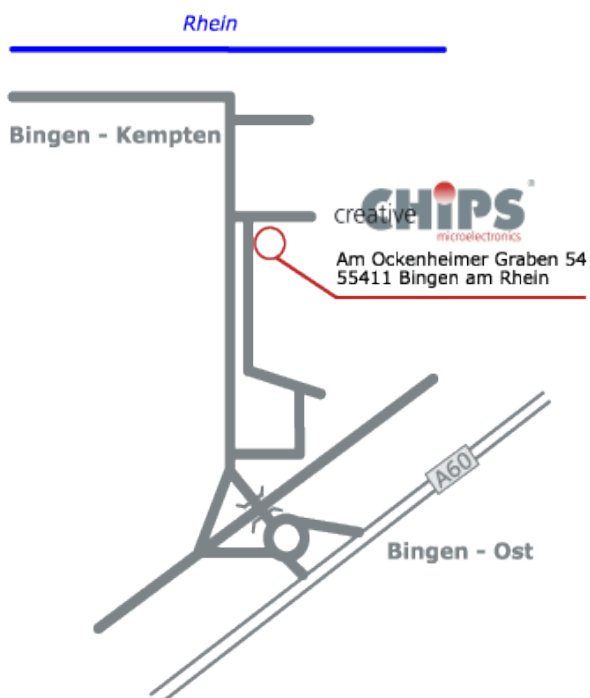

Creative CHIPS GmbH is located 60 km in the west of Frankfurt, near the autobahn A60 and A61 (Autobahndreieck Nahetal).

By car

Autobahn A60 from Frankfurt direction Bingen/Koblenz:
 Autobahn A61/A60 from Koblenz / Ludwigshafen direction Frankfurt

Exit Bingen-Ost,

direction industrial area/ferry Rüdesheim,
 straight on over roundabout under the bridge and
 over the first traffic lights,
 next street to the right and the first big building
 on right hand side